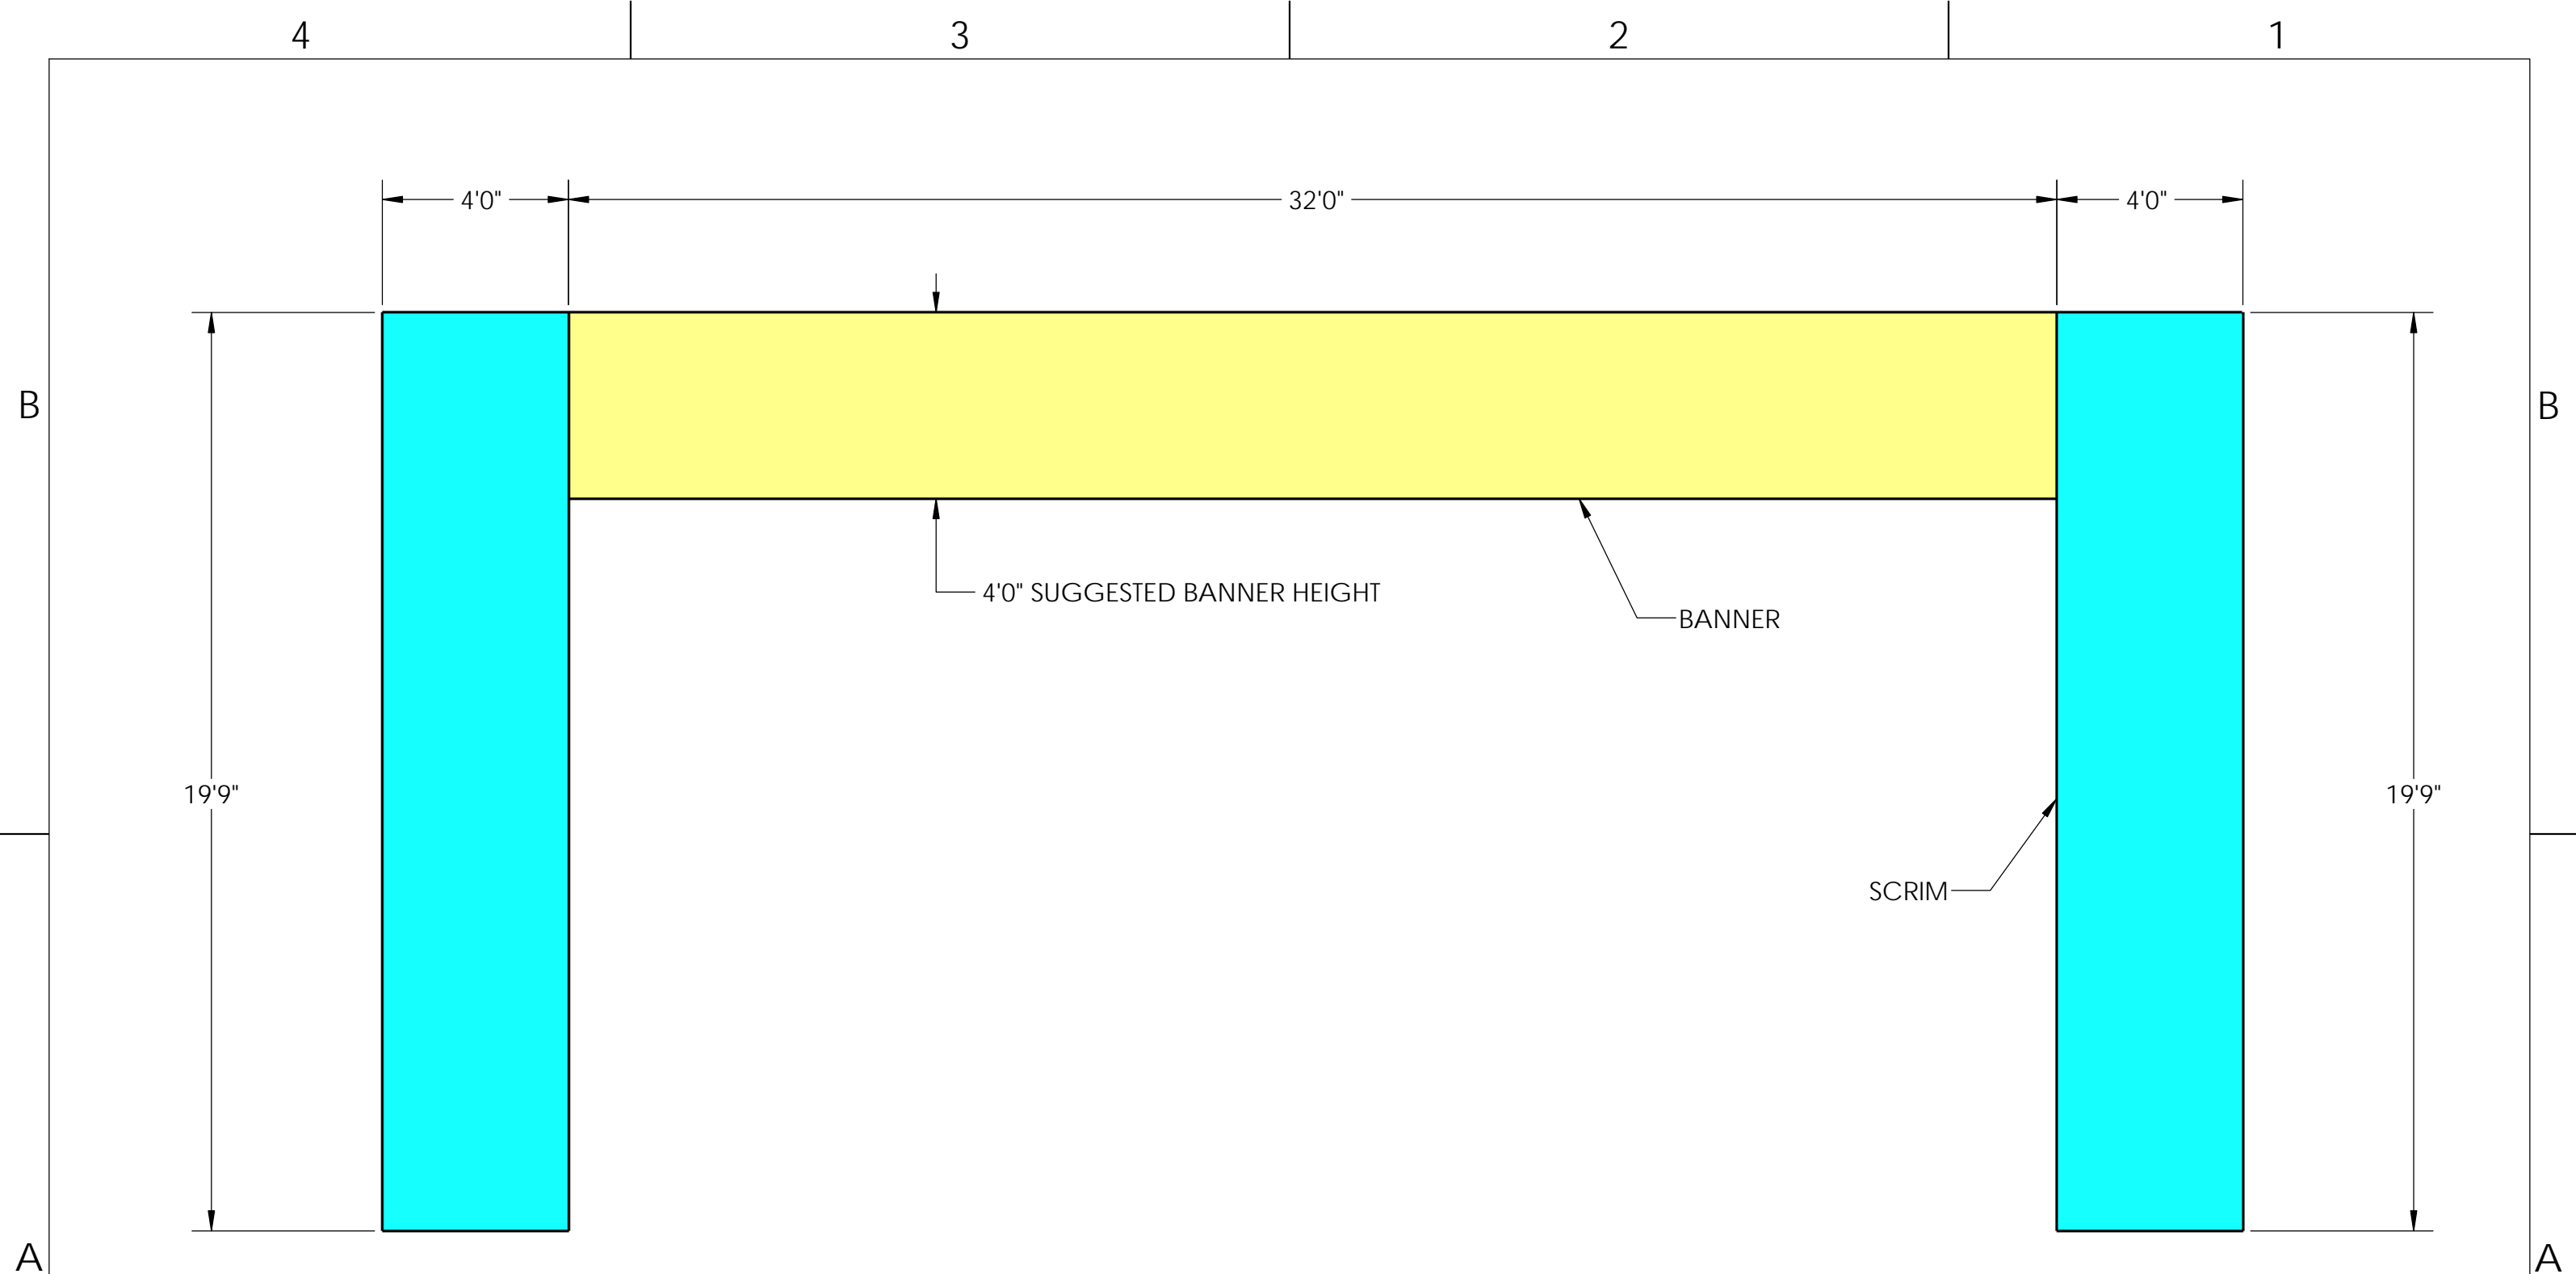

THIS FORMAT IS SIDE DROPS THAT STOP AT DECK LEVEL

REV	DATE	ECO#	DESCRIPTION	DRAWN	JWB	3/15/18	TITLE: 3224 SUGGESTED BANNER DIMENSIONS			
				CHECKED			DWG. NO. 3224 BANNER REV. 0 SIZE B PROGRESSIVE PRODUCTS INC. 3305 AIRPORT CIRCLE PITTSBURG, KS 66762 P: (620)-235-1712 F: (620)-235-1772			
				APPROVED						
				SCALE	NONE					
				SHEET	1 OF 1					
				MATERIAL						
				COMPANY	N/A					
This material is the property of Progressive Products Inc. and should not be reproduced, published, or disclosed to others without authorization. The material shall not be used in any way against or detrimental to Progressive Products Inc., Pittsburg, KS. All rights reserved.				PROGRESSIVE PRODUCTS INC. 3305 AIRPORT CIRCLE PITTSBURG, KS 66762 P: (620)-235-1712 F: (620)-235-1772