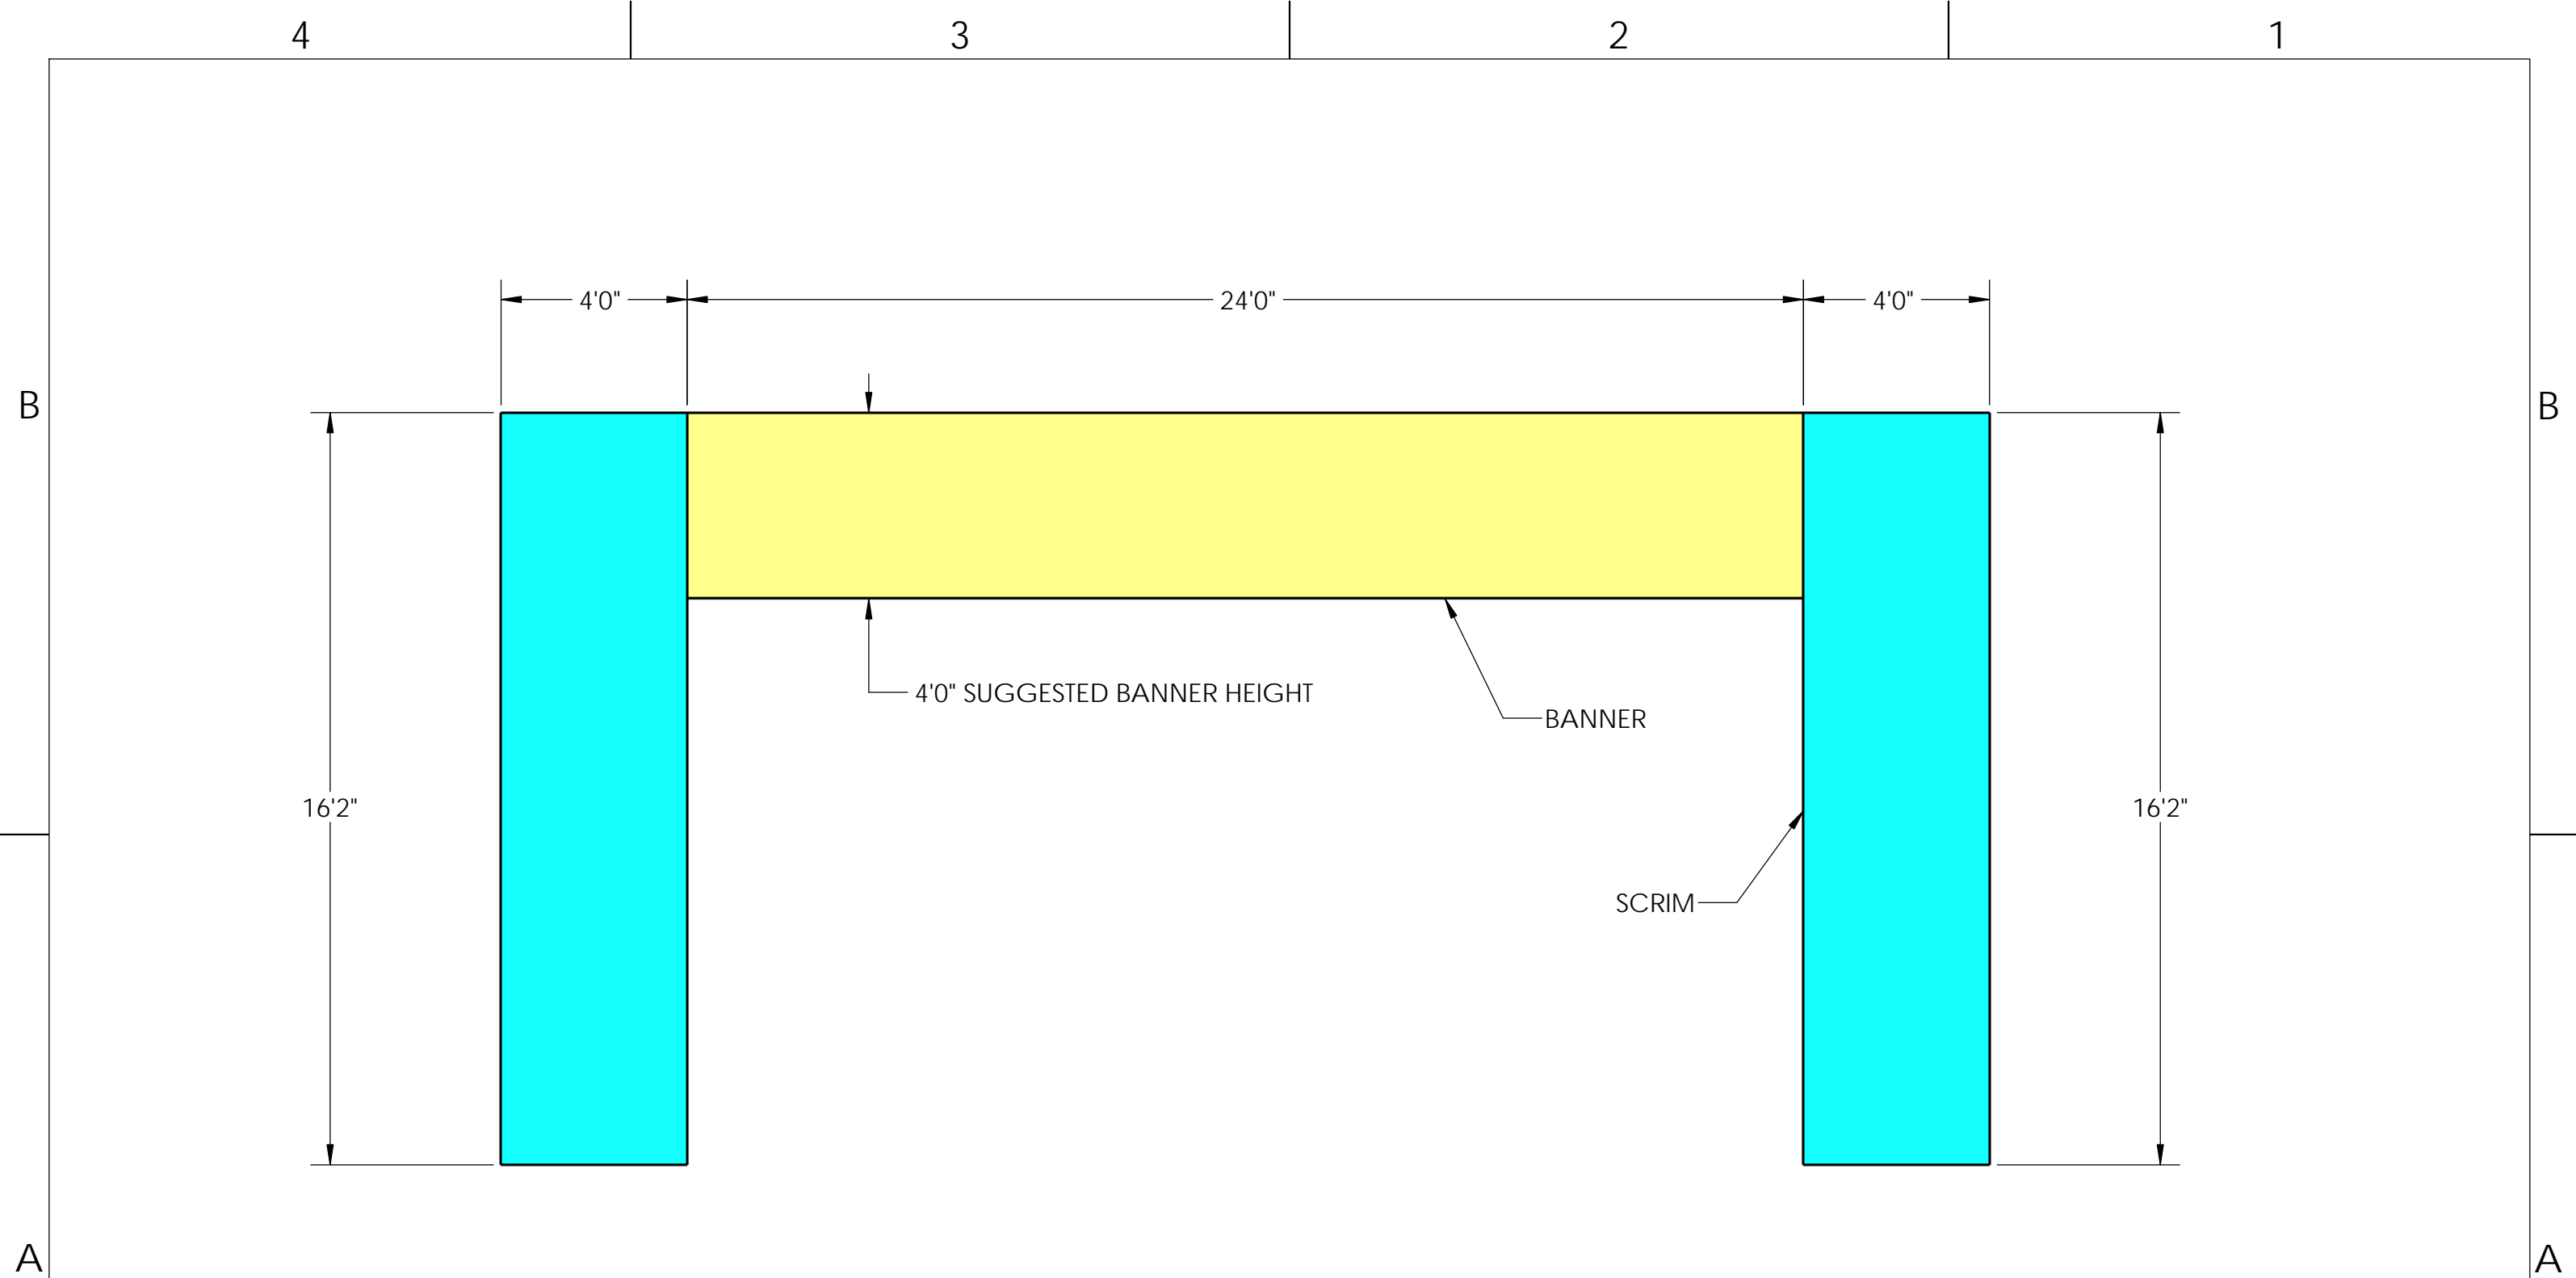

THIS FORMAT IS SIDE DROPS THAT STOP AT DECK LEVEL

REV	DATE	ECO#	DESCRIPTION	DRAWN	JWB	3/15/18	TITLE: 2016 SUGGESTED BANNER DIMENSIONS			
				CHECKED			DWG. NO. 2016 BANNER    REV. 0 SIZE B <b>PROGRESSIVE PRODUCTS INC.</b> 3305 AIRPORT CIRCLE PITTSBURG, KS 66762 P: (620)-235-1712 F: (620)-235-1772			
				APPROVED						
				SCALE	NONE					
				SHEET	1 OF 1					
				MATERIAL						
				COMPANY	N/A					
<small>This material is the property of Progressive Products Inc. and should not be reproduced, published, or disclosed to others without authorization. The material shall not be used in any way against or detrimental to Progressive Products Inc., Pittsburg, KS. All rights reserved.</small>				<b>PROGRESSIVE PRODUCTS INC.</b> 3305 AIRPORT CIRCLE PITTSBURG, KS 66762 P: (620)-235-1712 F: (620)-235-1772						

THIS FORMAT IS SIDE DROPS THAT STOP AT DECK LEVEL

REV	DATE	ECO#	DESCRIPTION	DRAWN	JWB	3/15/18	TITLE: 2420 SUGGESTED BANNER DIMENSIONS		
				CHECKED			DWG. NO. 2420 BANNER		
				APPROVED			REV.	0	
				SCALE	NONE		SIZE		
				SHEET	1 OF 1		B		
				MATERIAL					
				COMPANY	N/A		PROGRESSIVE PRODUCTS INC. 3305 AIRPORT CIRCLE PITTSBURG, KS 66762 P: (620)-235-1712 F: (620)-235-1772		